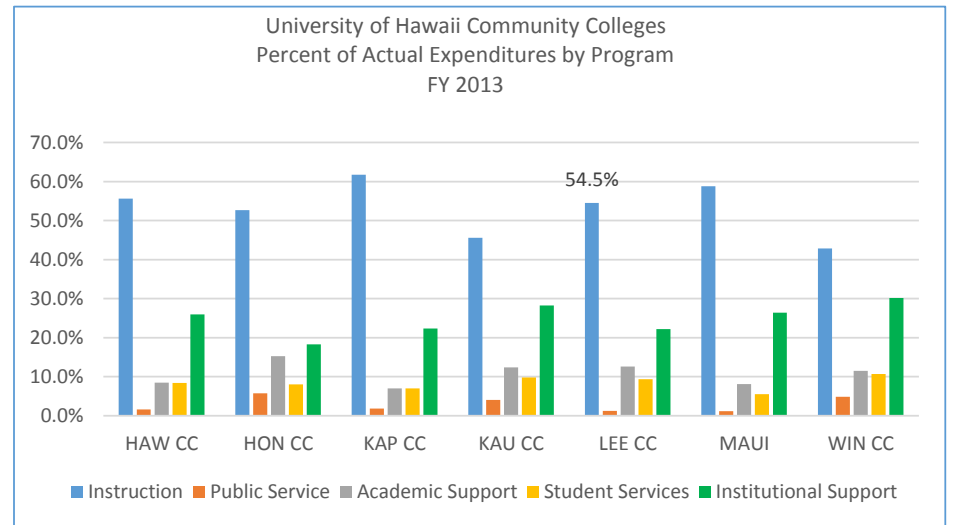

UNIVERSITY OF HAWAII COMMUNITY COLLEGES
Historical General Fund and Tuition (TFSF) Expenditures by Program

UNIVERSITY OF HAWAII COMMUNITY COLLEGES
Historical General Fund and Tuition (TFSF) Expenditures by Program

UNIVERSITY OF HAWAII COMMUNITY COLLEGES

Historical General Fund and Tuition (TFSF) Expenditures by Program