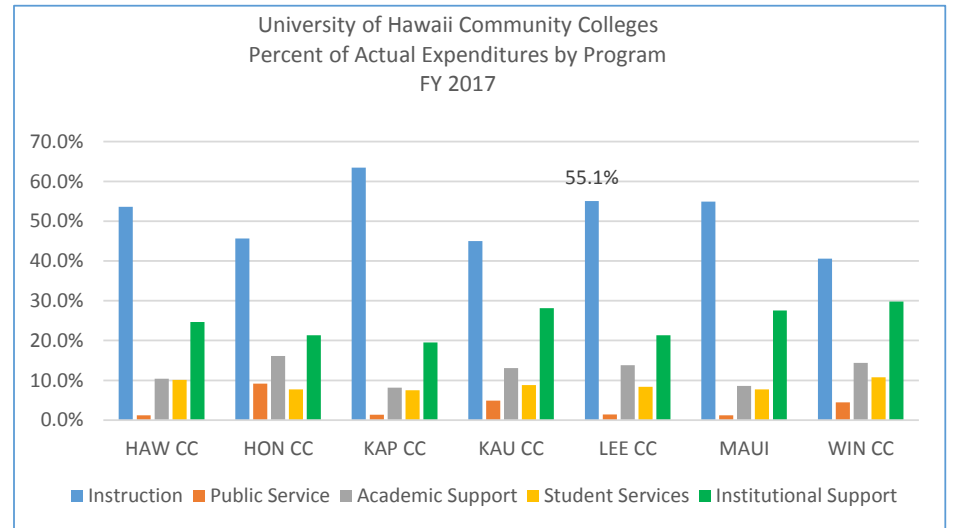

UNIVERSITY OF HAWAII COMMUNITY COLLEGES
Historical General Fund and Tuition (TFSF) Expenditures by Program

UNIVERSITY OF HAWAII COMMUNITY COLLEGES
Historical General Fund and Tuition (TFSF) Expenditures by Program

UNIVERSITY OF HAWAII COMMUNITY COLLEGES

Historical General Fund and Tuition (TFSF) Expenditures by Program