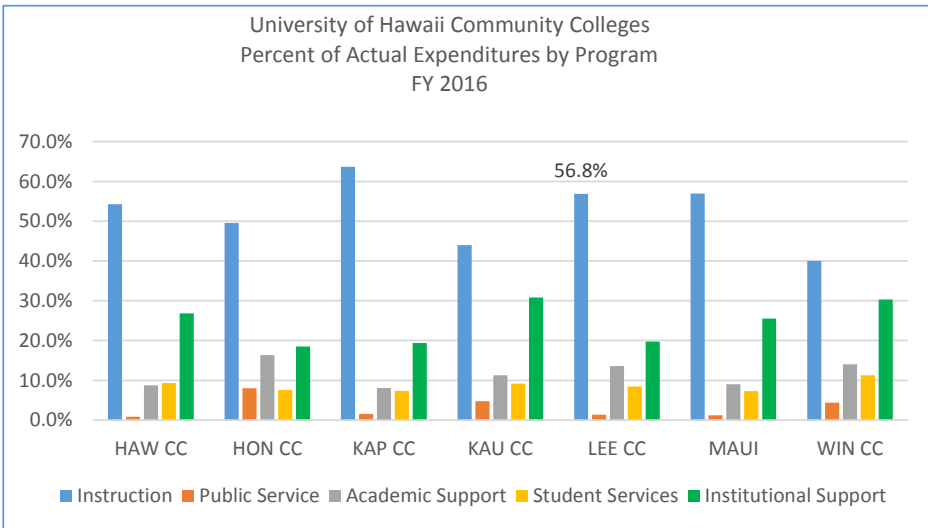

UNIVERSITY OF HAWAII COMMUNITY COLLEGES
Historical General Fund and Tuition (TFSF) Expenditures by Program

UNIVERSITY OF HAWAII COMMUNITY COLLEGES
Historical General Fund and Tuition (TFSF) Expenditures by Program

UNIVERSITY OF HAWAII COMMUNITY COLLEGES

Historical General Fund and Tuition (TFSF) Expenditures by Program