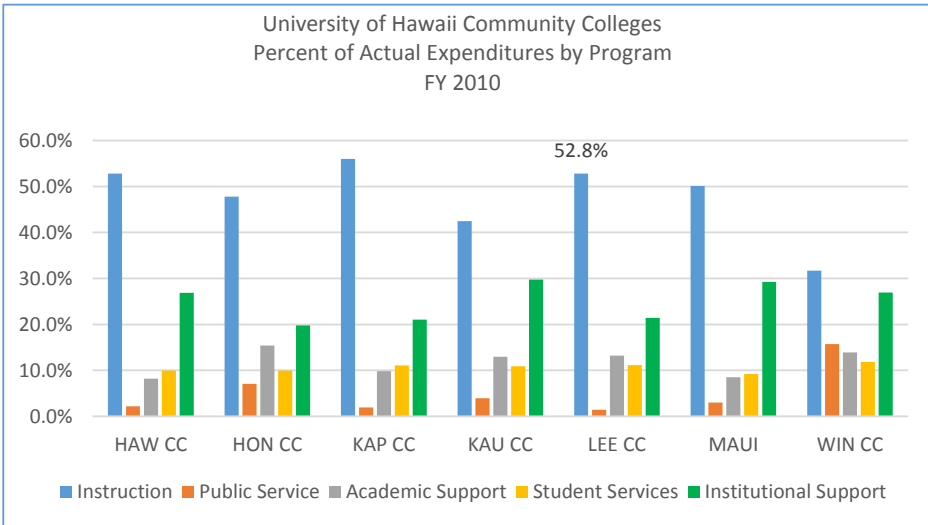

UNIVERSITY OF HAWAII COMMUNITY COLLEGES
Historical General Fund and Tuition (TFSF) Expenditures by Program

UNIVERSITY OF HAWAII COMMUNITY COLLEGES
Historical General Fund and Tuition (TFSF) Expenditures by Program

UNIVERSITY OF HAWAII COMMUNITY COLLEGES

Historical General Fund and Tuition (TFSF) Expenditures by Program