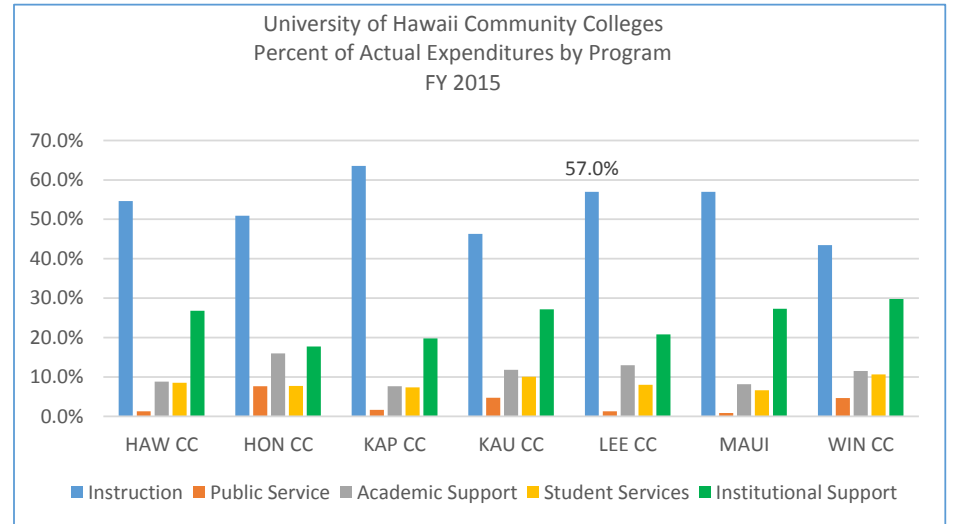

UNIVERSITY OF HAWAII COMMUNITY COLLEGES
Historical General Fund and Tuition (TFSF) Expenditures by Program

UNIVERSITY OF HAWAII COMMUNITY COLLEGES
Historical General Fund and Tuition (TFSF) Expenditures by Program

UNIVERSITY OF HAWAII COMMUNITY COLLEGES

Historical General Fund and Tuition (TFSF) Expenditures by Program