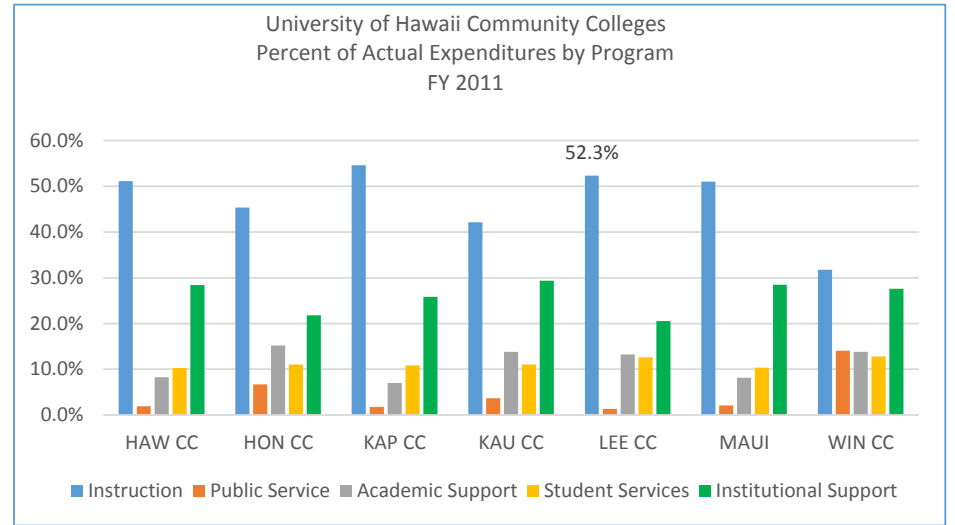

UNIVERSITY OF HAWAII COMMUNITY COLLEGES
Historical General Fund and Tuition (TFSF) Expenditures by Program

UNIVERSITY OF HAWAII COMMUNITY COLLEGES
Historical General Fund and Tuition (TFSF) Expenditures by Program

UNIVERSITY OF HAWAII COMMUNITY COLLEGES

Historical General Fund and Tuition (TFSF) Expenditures by Program