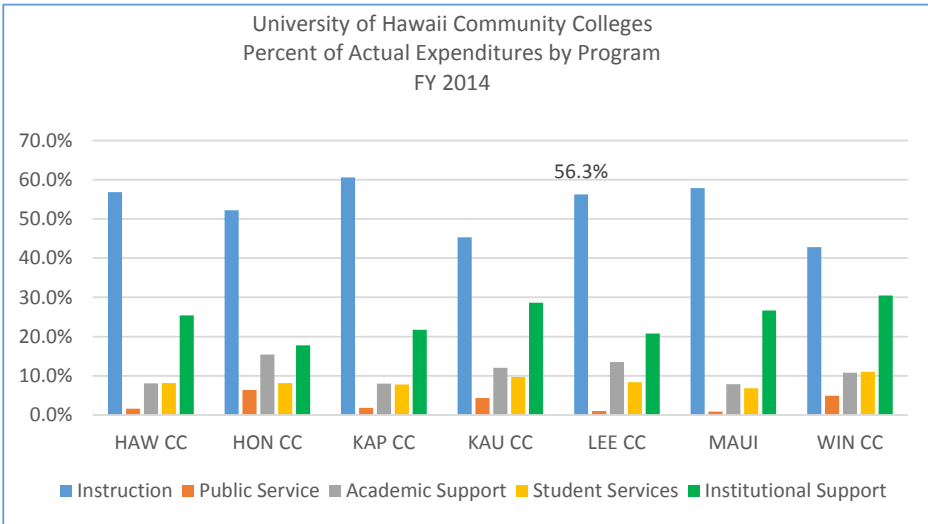

UNIVERSITY OF HAWAII COMMUNITY COLLEGES
Historical General Fund and Tuition (TFSF) Expenditures by Program

UNIVERSITY OF HAWAII COMMUNITY COLLEGES
Historical General Fund and Tuition (TFSF) Expenditures by Program

UNIVERSITY OF HAWAII COMMUNITY COLLEGES

Historical General Fund and Tuition (TFSF) Expenditures by Program