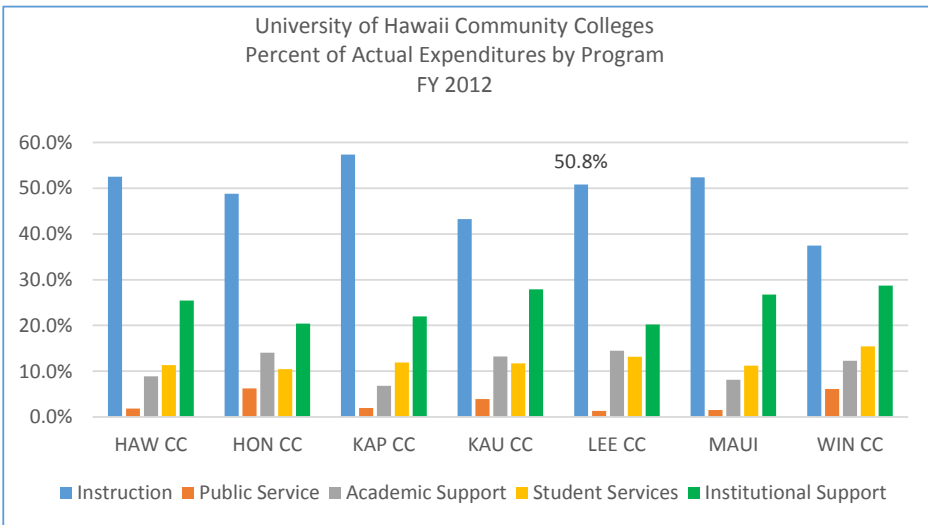

UNIVERSITY OF HAWAII COMMUNITY COLLEGES
Historical General Fund and Tuition (TFSF) Expenditures by Program

UNIVERSITY OF HAWAII COMMUNITY COLLEGES
Historical General Fund and Tuition (TFSF) Expenditures by Program

UNIVERSITY OF HAWAII COMMUNITY COLLEGES

Historical General Fund and Tuition (TFSF) Expenditures by Program